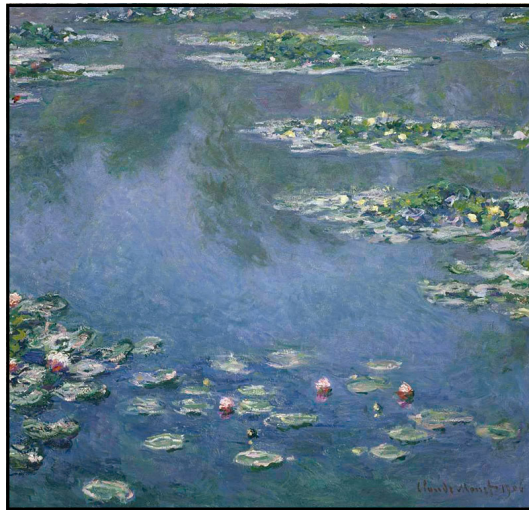

**Claude Monet**  
(French Impressionist Painter, 1840-1926)  
“Impression, Sunrise”

**Claude Monet**  
(French Impressionist Painter, 1840-1926)  
“Woman with a Parasol”

**Claude Monet**  
(French Impressionist Painter, 1840-1926)  
“Bridge Over a Pond of Water Lilies”

**Claude Monet**  
(French Impressionist Painter, 1840-1926)  
“Water Lilies, 1906”

**Claude Monet**  
(French Impressionist Painter, 1840-1926)  
“Water Lilies, 1916”

**Claude Monet**  
(French Impressionist Painter, 1840-1926)  
“Water Lilies, 1917-19”