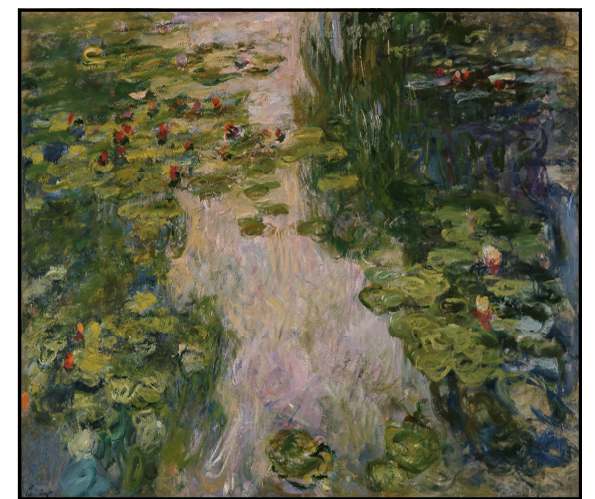

**Claude Monet**  
(French Impressionist Painter, 1840-1926)  
“Impression, Sunrise”

**Claude Monet**  
(French Impressionist Painter, 1840-1926)  
“Woman with a Parasol”

**Claude Monet**  
(French Impressionist Painter, 1840-1926)  
“Bridge Over a Pond of Water Lilies”

**Claude Monet**  
(French Impressionist Painter, 1840-1926)  
“Water Lilies, 1906”

**Claude Monet**  
(French Impressionist Painter, 1840-1926)  
“Water Lilies, 1916”

**Claude Monet**  
(French Impressionist Painter, 1840-1926)  
“Water Lilies, 1917-19”